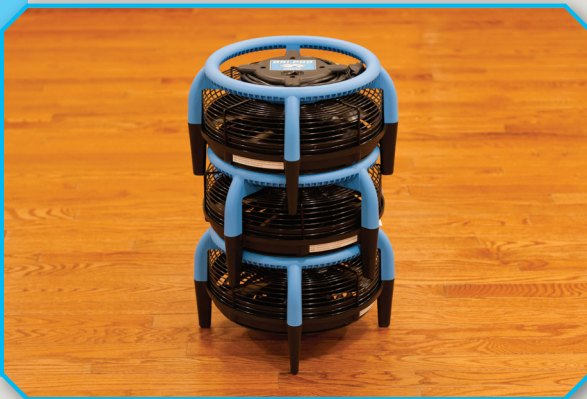

AN RPM COMPANY

GLOBAL LEADER IN BUILDING DRYING

DRI-POD FLOOR DRYER

Dry floors and hard surfaces **FAST!**

With its 360° outlet grill design, the Dri-Pod pulls warm, dry air from above and directs it across the entire floor at once—covering an area up to 3 meters across. Simply place the Dri-Pod in the center of a room and dry carpet, tile, vinyl or hardwood floors faster than ever.

Dry faster and reduce slip hazards.. The Dri-Pod directs air across the floor in all directions to enhance evaporation and quickly remove surface moisture, dry fast and help reduce possible slips!

Save time. Use the Dri-Pod to dry carpets or hard surface floors quickly after cleaning, leaks or spills. Simply place the unit in the area to be dried, and then leave it to work while you move onto the next task.

Lightweight and easy to transport. Simply pick it up and move it to the next location. It's easy and fast!

MODEL	F451-230V
WEIGHT	4.8 kg
DIMENSIONS (D x W x H)	38.5 x 38.5 x 22.5 cm
CFM	1270 CMH
AMP DRAW	0.5 amps
CONSTRUCTION	Injection moulded housing, wire grill
SAFETY	CE approved