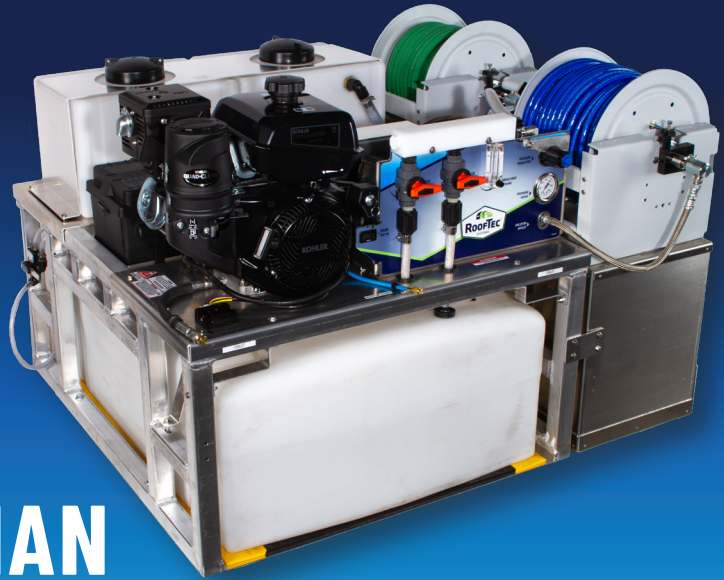

ROOFTEC® XCS 500

SO MUCH MORE THAN JUST A PRESSURE WASHER!